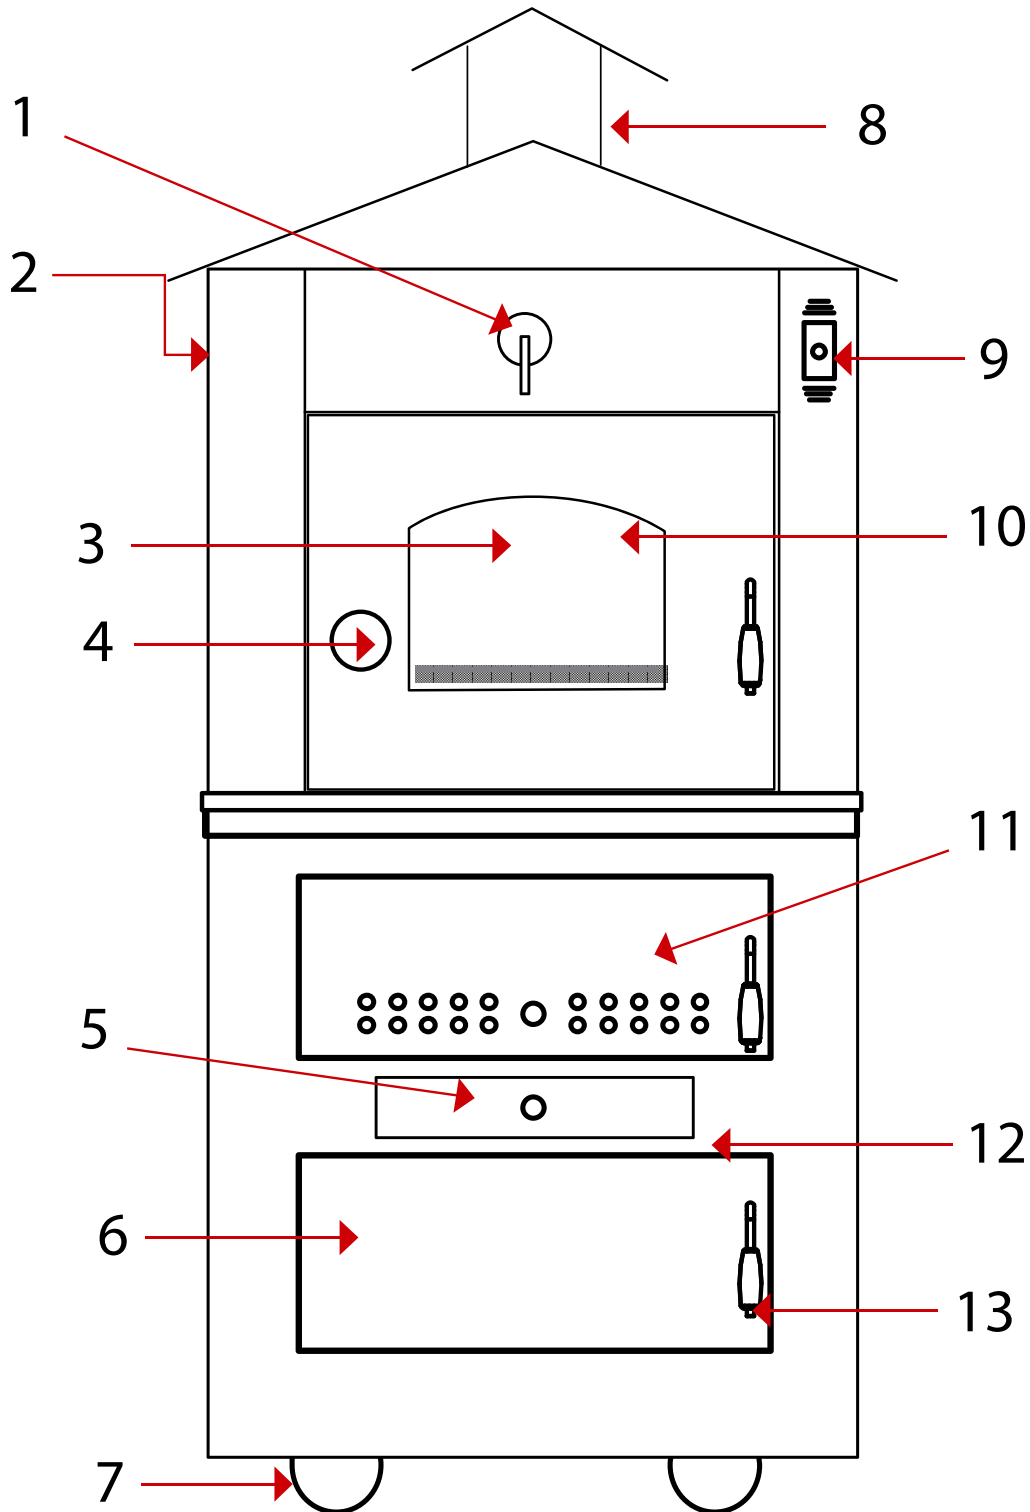

Parts Breakdown

Model WO-IT-0620-L 43650

Parts Breakdown

Model WO-IT-0620-L 43650

Item No.	Description	Position	Item No.	Description	Position	Item No.	Description	Position
62998	Valve for 43650	1	63001	Ash Drawer for 43650	5	63002	Combustion Chamber Door for 43650	11
41675	Transformer 105V/110V for 43650	2	63005	Plate Warmer Compartment Door for 43650	6	63003	Grate for 43650	12
41678	Light Bulb 12V for 43650	2	63006	Swivel Casters for 43650	7	41677	Handle for 43650	13
41679	Complete Lamp Socket for 43650	2	65036	16cm Flue for 43650	8	41721	Original Metal Tag for 43650	
63000	Cooking Chamber Door Glass for 43650	3	41680	Switch for 43650	9	41722	Open Close Metal Damper for 43650	
41676	Pyrometer with Fahrenheit Degrees for 43650	4	63004	Cooking Chamber Door for 43650	10	41674	Refractory Floor 39x61x4cm for 43650	